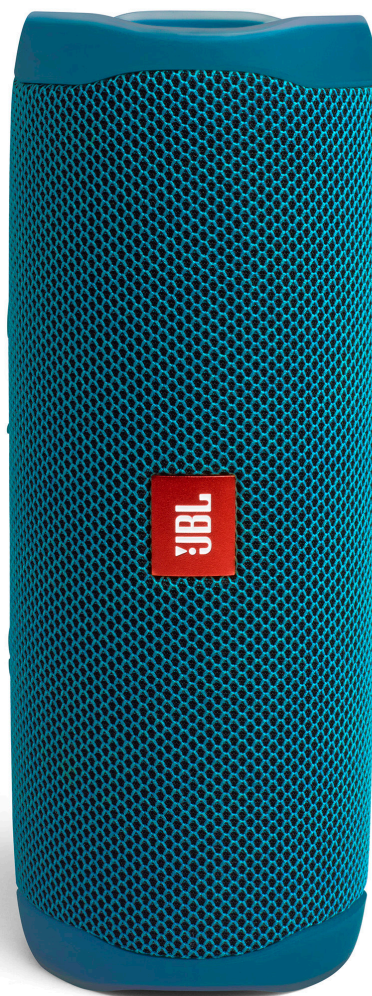

FLIP5^{ECO EDITION}

Portable Waterproof Speaker

Bold sound for every adventure.

Same bold sound. New bold design – made from 90% recycled plastic. Take your tunes on the go with the powerful JBL Flip 5 Eco edition. Our lightweight Bluetooth speaker goes anywhere. Bad weather? Not to worry. With its waterproof design, you can rock out to our Signature Sound rain or shine. Move more. Pair two JBL PartyBoost-compatible speakers together for stereo sound or link multiple JBL PartyBoost-compatible speakers to create a bigger party. Enjoy more than 12 hours of play time for your favorite music.

Features

- ▶ Sounds better than ever
- ▶ Bring the party anywhere
- ▶ Make a splash with IPX7 waterproof design
- ▶ Crank up the fun with PartyBoost
- ▶ Tough as it sounds
- ▶ New eco-friendly design

FLIP5 ECO EDITION

Portable Waterproof Speaker

Features and Benefits

Sounds better than ever

Feel your music. Flip 5 Eco edition's all new racetrack-shaped driver delivers high output. Enjoy booming bass in a compact package.

Tough as it sounds

Slip this little gem onto your wrist and get grooving. Its durable fabric material and rugged rubber housing keep the Flip 5 Eco edition safe while you let loose in the great outdoors.